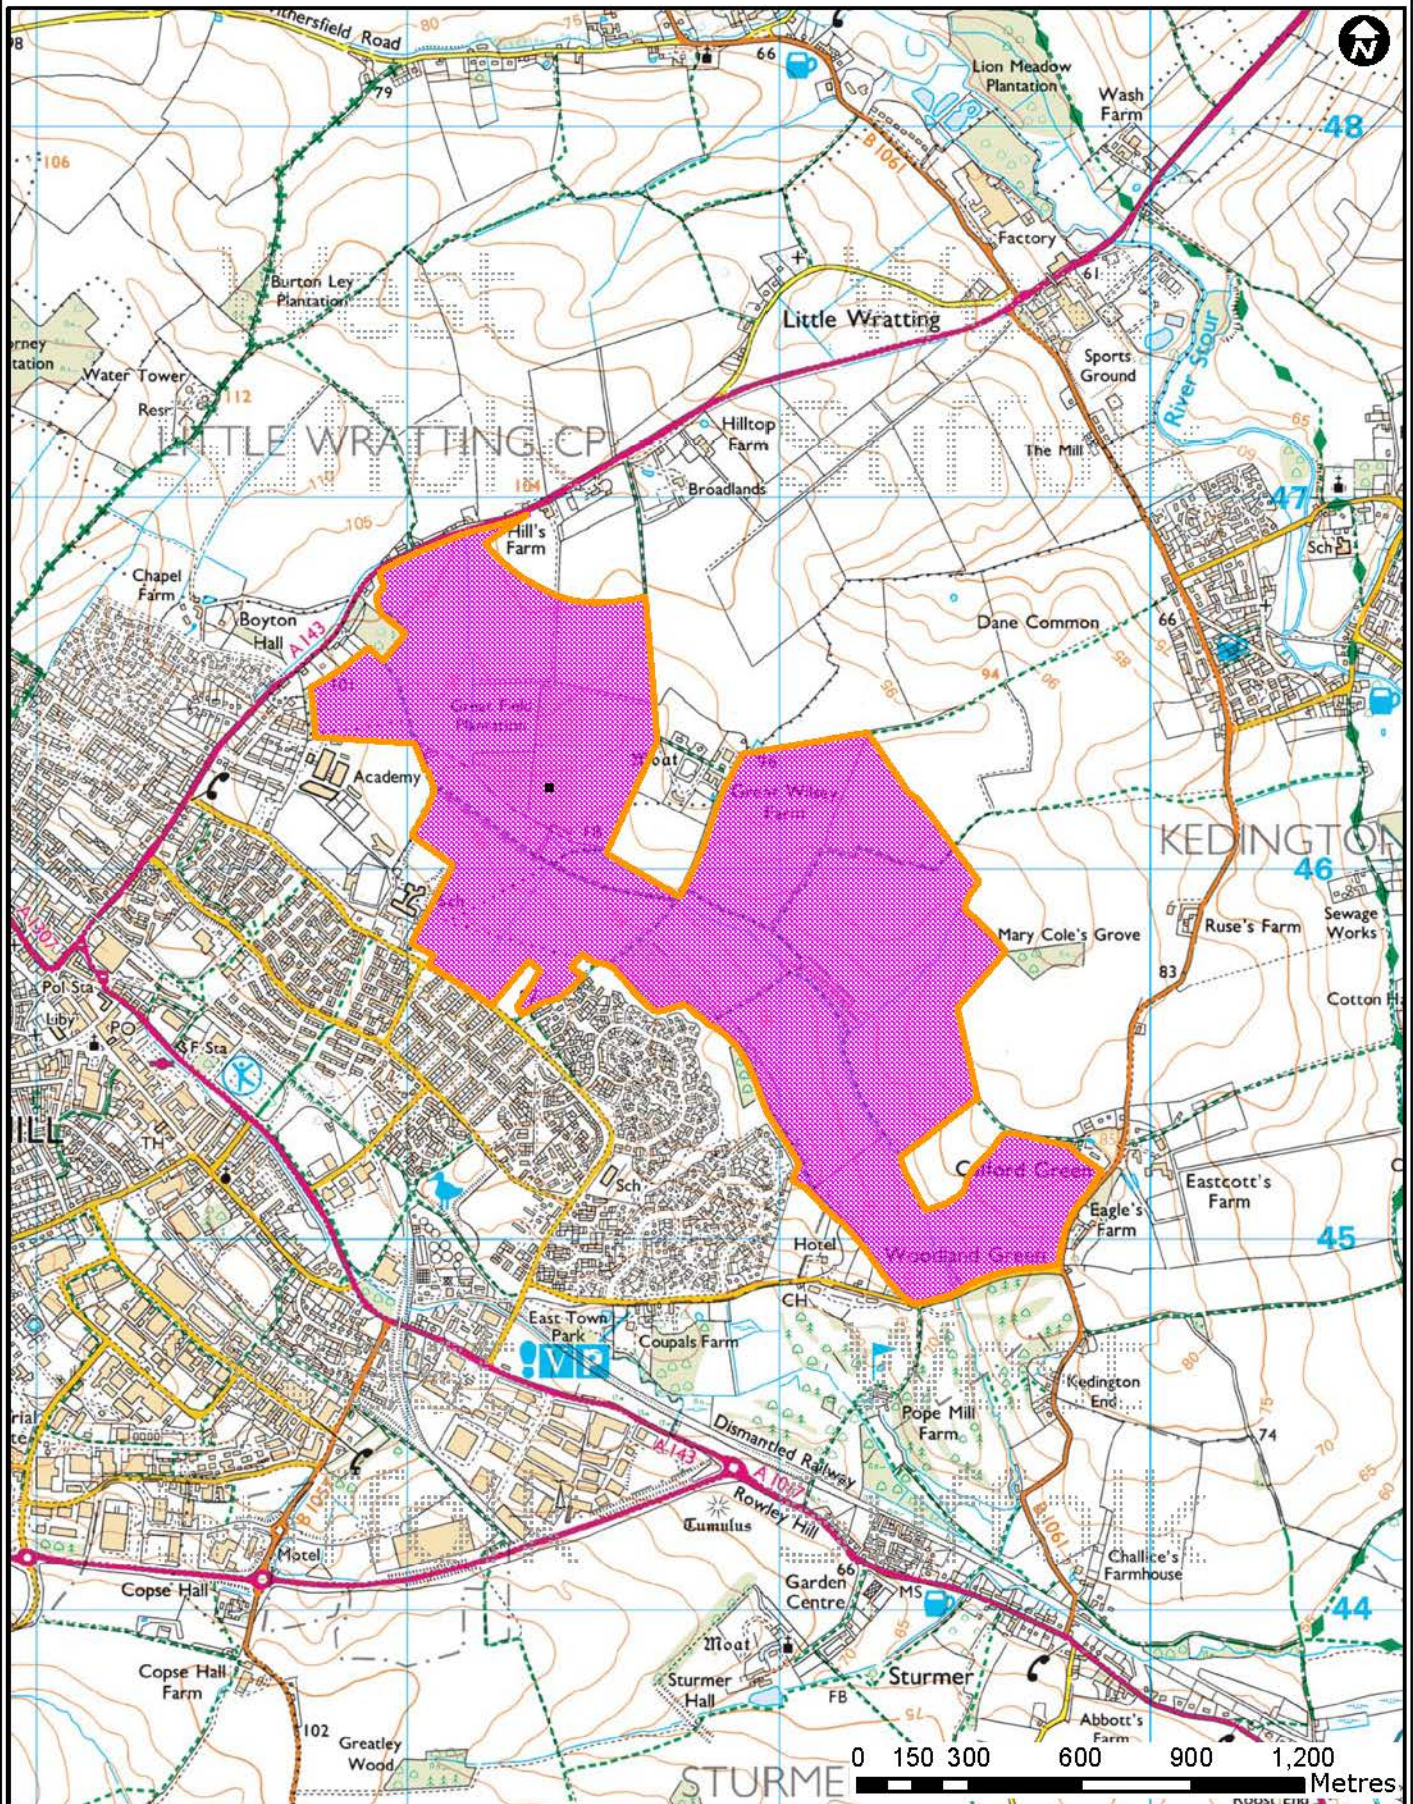

DC/15/2151/OUT

Great Wilsey Park, Wilsey Road, Little Wrating

Forest Heath • St Edmundsbury

West Suffolk
working together

© Crown Copyright and database rights 2016 OS 100019675/100023282. You are not permitted to copy, sub-license, distribute or sell any of this data to third parties in any form. Use of this data is subject to terms and conditions. See www.westsuffolk.gov.uk/disclaimer.cfm.

Scale: 1:20,391
Date: 07/02/2017